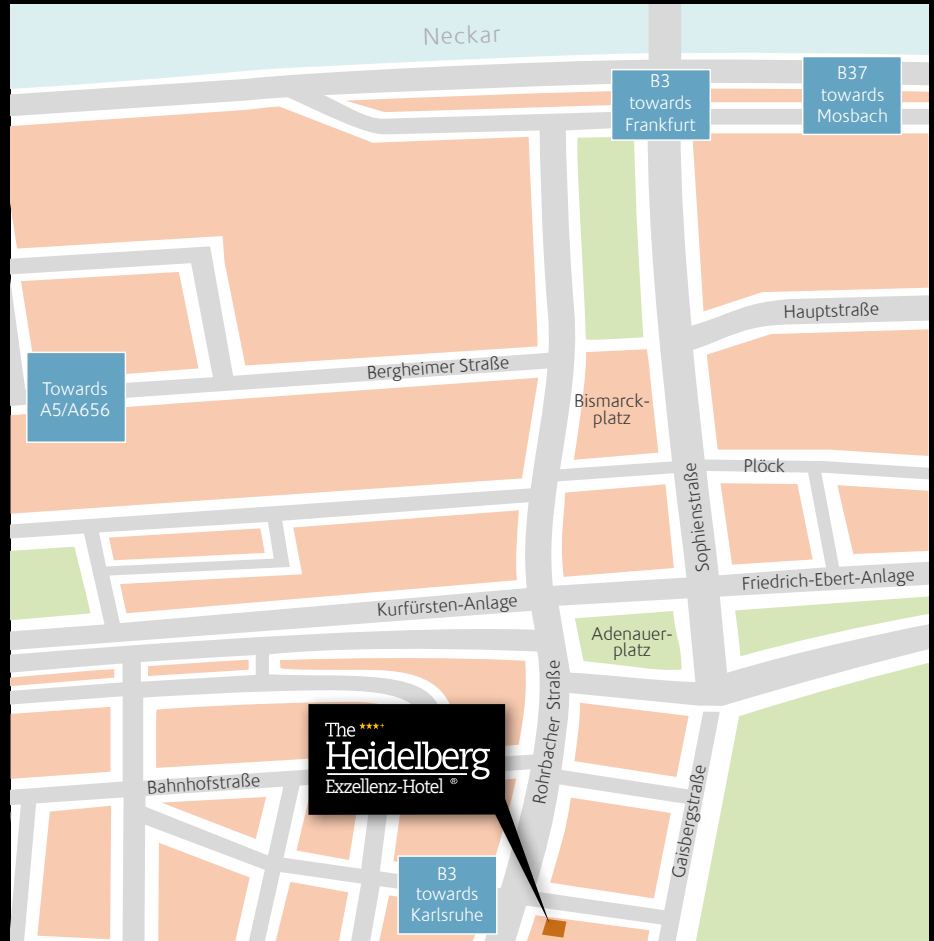

The close proximity to the city centre makes The Heidelberg Exzellenz Hotel the ideal starting point to explore the city or for your business trip. For short or extended stays, the central location and the pleasant atmosphere of our hotel create the highest comfort.